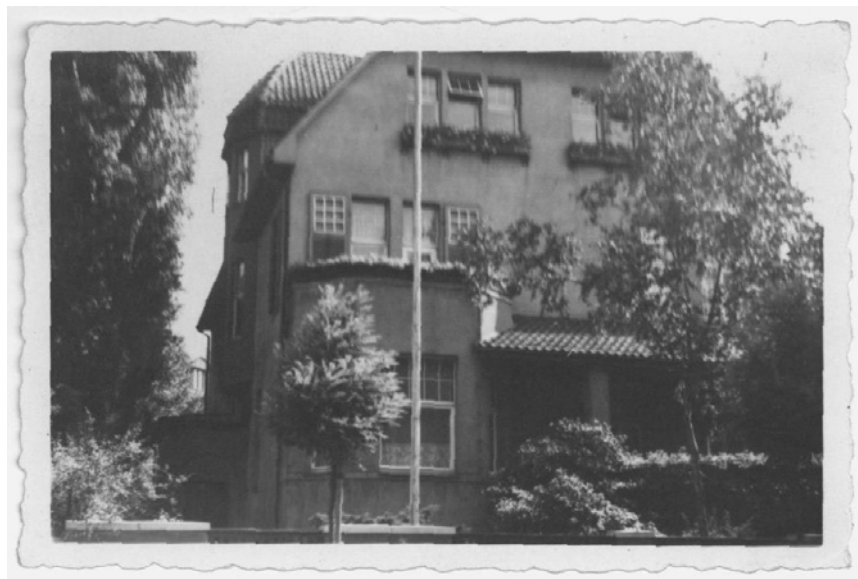

Exterior view of Gottschalk residence; Seelhorst Strasse 27, Hannover, Germany.

LBI Local Call #	F 83336
Additional Form	
Imprint	undated.
Production Note	unknown

Description

1 Photograph : black-and-white.

Link <http://nas.cfjh.net:4700/lbi-webopac/0700/0700108.jpg>

Biography/History

Fig. 13 in family portrait

Summary

Subject

Subject - LC   Hannover (Germany)