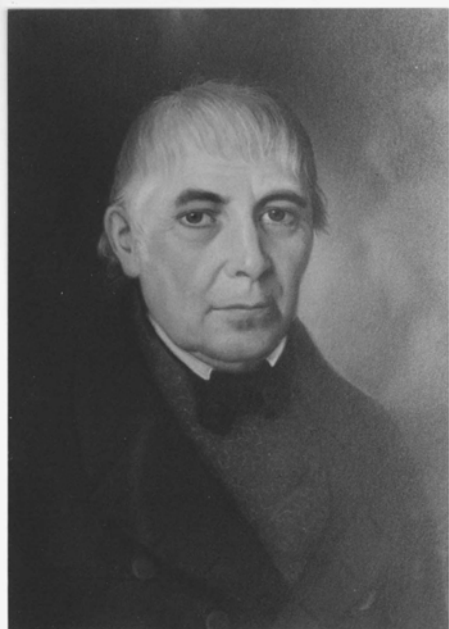

**Reproduction of painted portrait of Marcus Elias Marcus, age 76.**

<b>LBI Local Call #</b>	F 83298
<b>Additional Form</b>	F 83565
<b>Imprint</b>	1943 July 13.
<b>Production Note</b>	unknown

**Description**