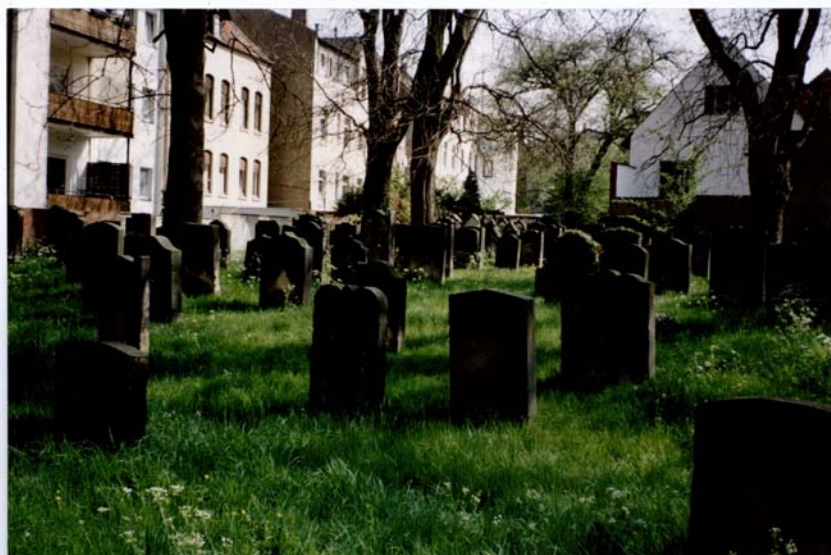

Old Jewish cemetery; Hannover, Germany.

LBI Local Call # F 83475

Additional Form

Imprint undated.

Production Note unknown

Description

1 Photograph : color ; 9 x 13 cm.

Link <http://nas.cfjh.net:4700/lbi-webopac/0703/0703029.jpg>

Biography/History

Summary

Subject

Subject - LC Hannover (Germany)