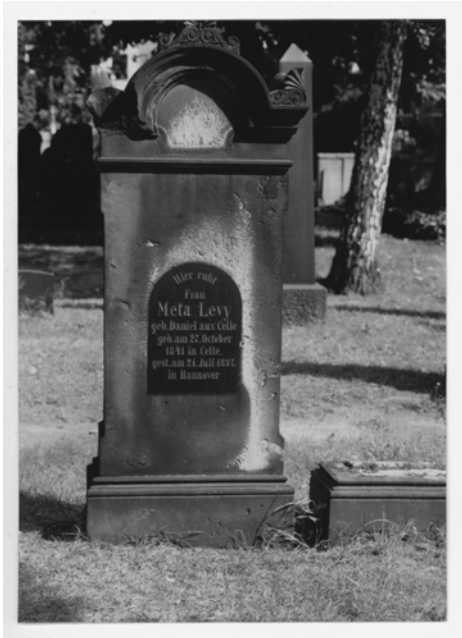

Tombstone of Meta Levy nee Daniel; Strangriede Cemetery; Hannover

LBI Local Call #	F 83543
Additional Form	F 83552
Imprint	undated.
Production Note	Krakauer, Thomas

Description

1 Photograph : black-and-white reproduction ; 9x 13 cm.

Link <http://nas.cfjh.net:4700/lbi-webopac/0703/0703096.jpg>

Biography/History

Meta Levy nee Daniel was from Celle, as was Frederike Enoch who married Marcus Gottschalk and was descended from Daniels and Levys

Summary

Subject

Subject - LC Hannover (Germany)