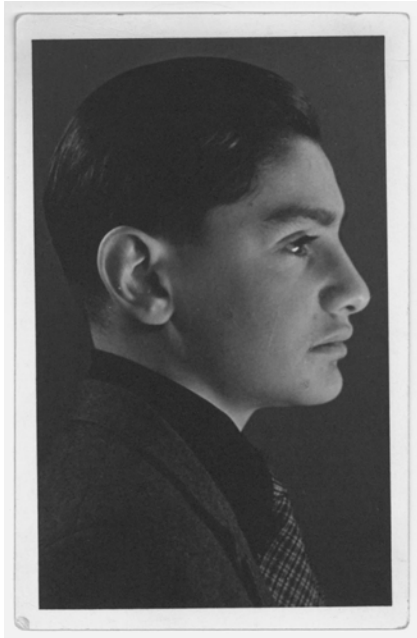

Studio portrait of Walter Godshaw (Gottschalk) as a teenager; Hannover, Germany.

LBI Local Call #	F 83323
Additional Form	
Imprint	mid 1930s.
Production Note	unknown

Description

1 Photograph : black-and-white postcard ; 13.5 x 9 cm.

Link <http://nas.cfjh.net:4700/lbi-webopac/0700/0700121.jpg>

Biography/History

Walter Godshaw (Gottschalk), 1920 - 1955

Summary

Subject

Subject - LC Hannover (Germany)

Birth Name	Married Name	Birth Date	Death Date
Godshaw, Walter Fritz (Gottsch	born Gottschalk	5 Jul 1920	29 Apr 1955